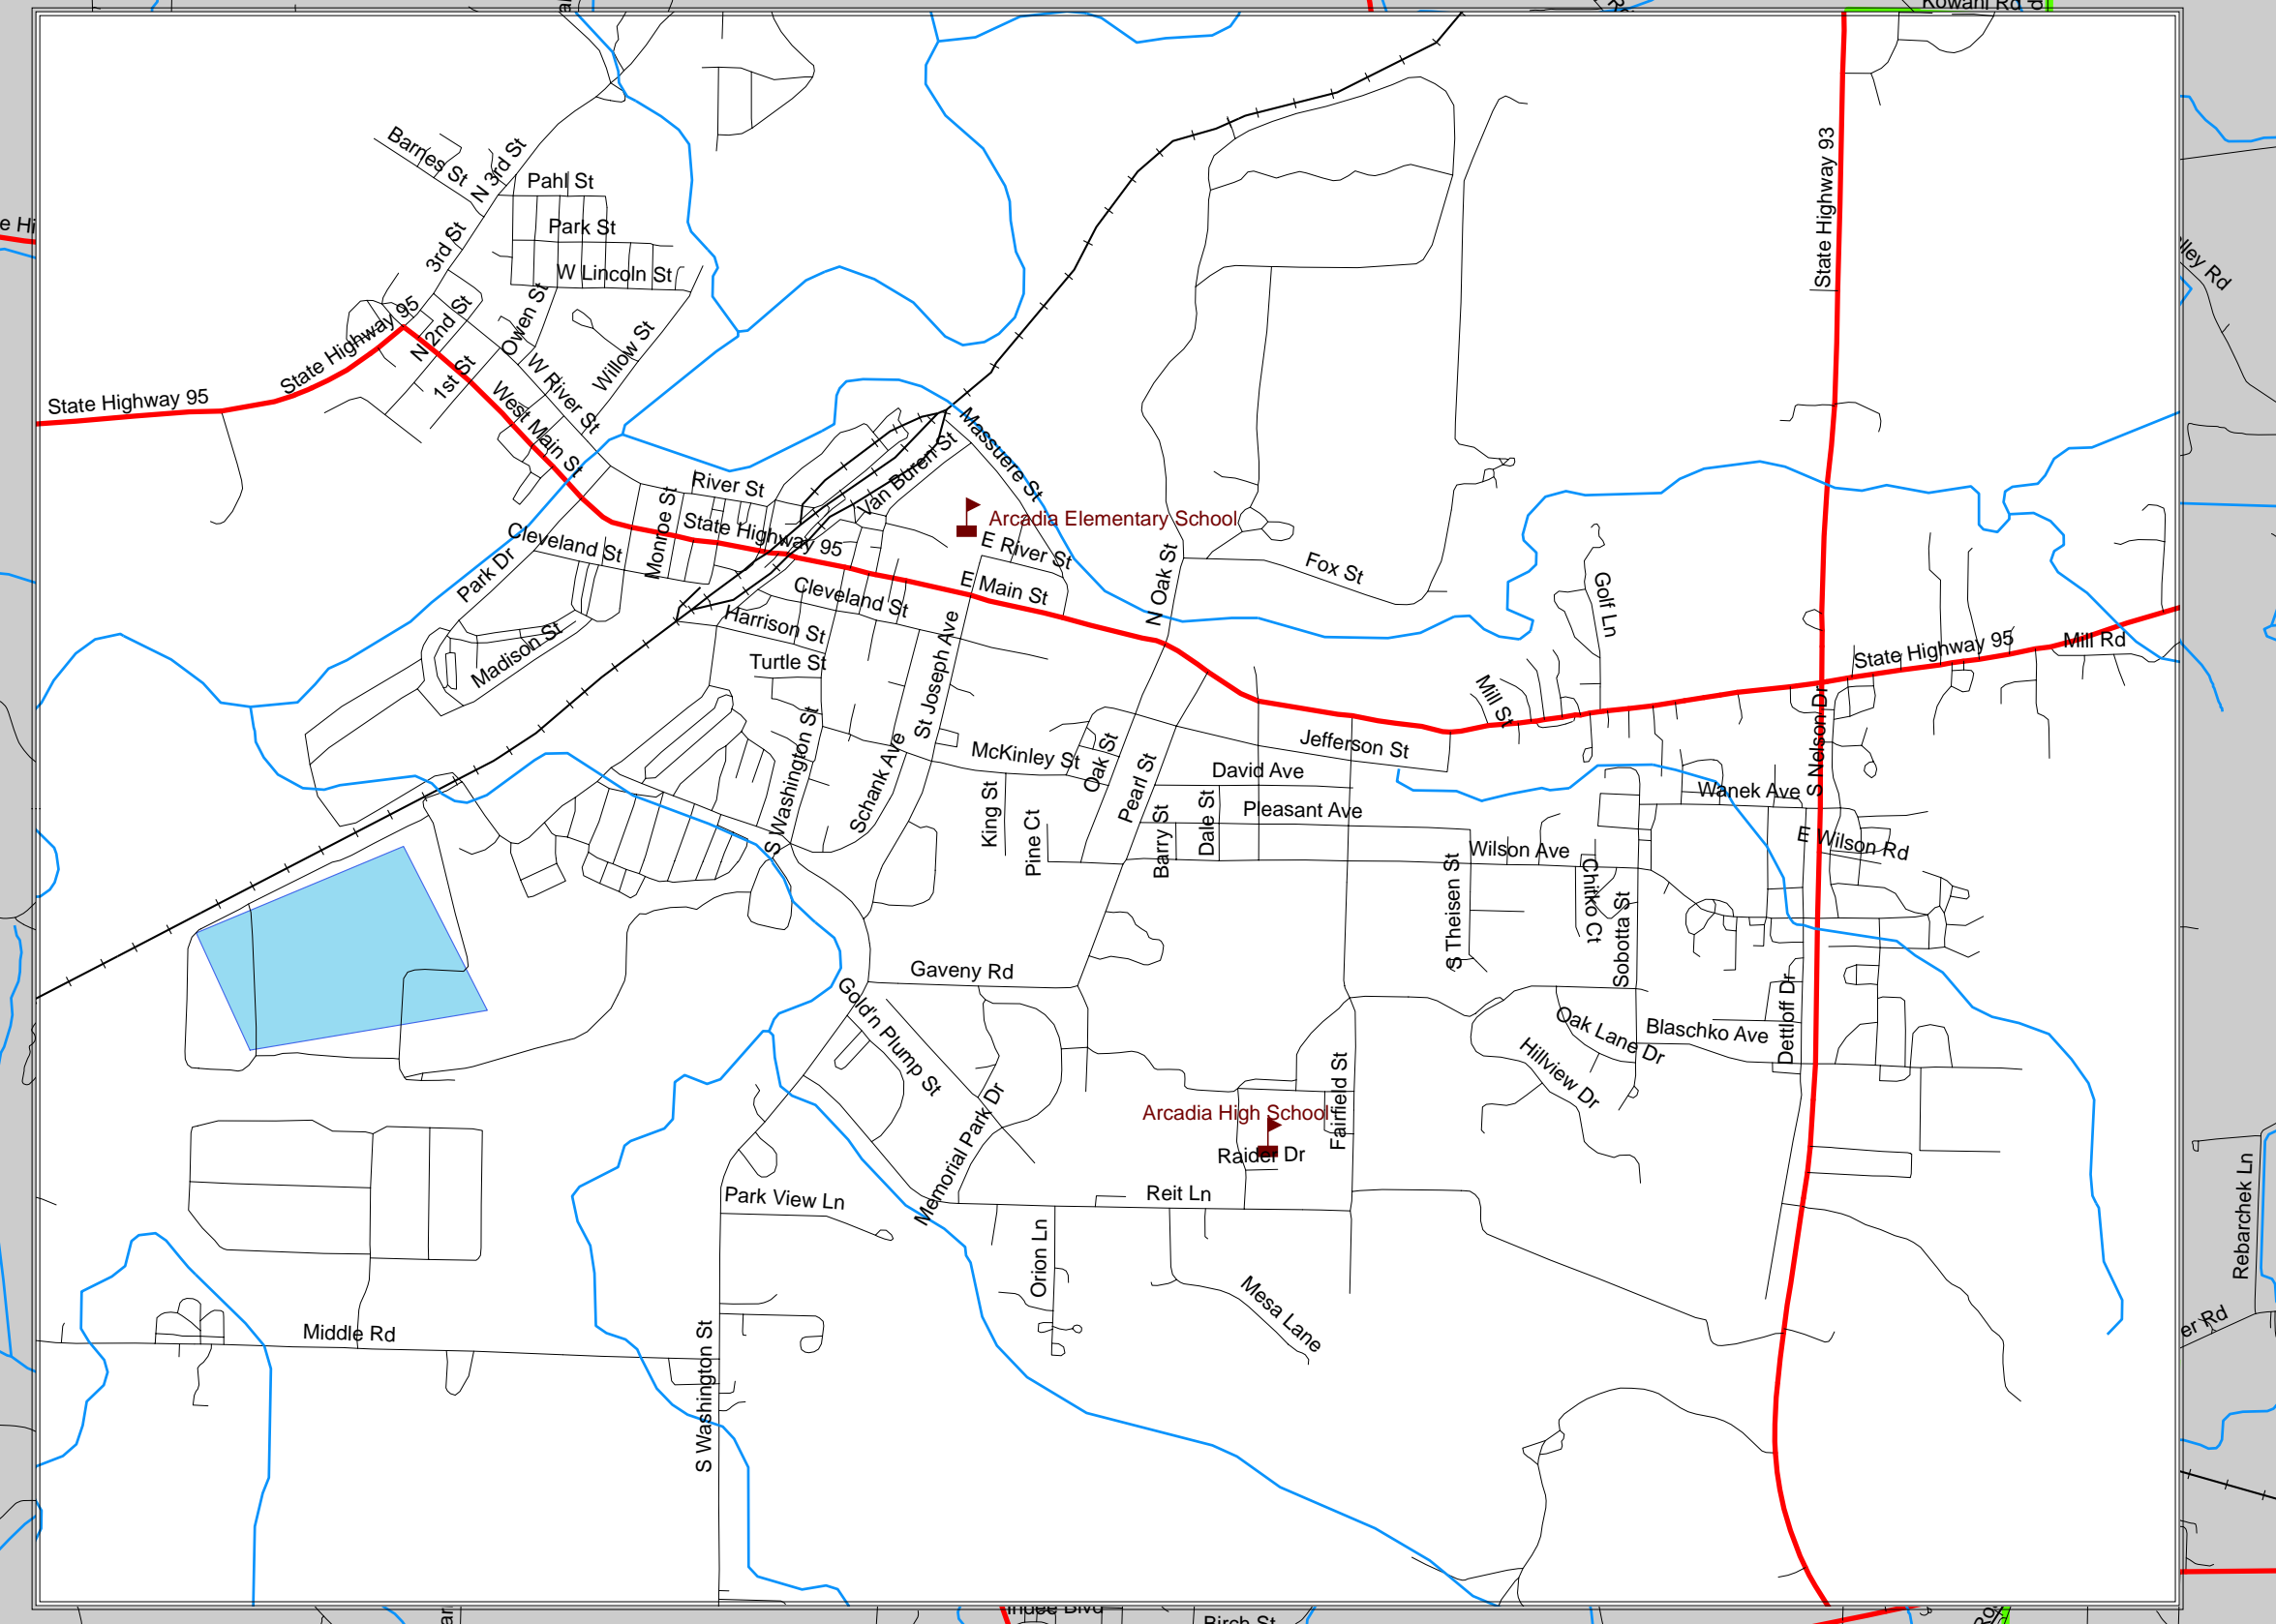

Gilmanton School District

Alma School District

Independence School District

Cochrane-Fountain City School District

Galesville-Etrick-Trempe School District

BUFFALO
TREMPEALEAU

Arcadia School District

Key to Features

- Streams & Rivers
- Railroad
- Primary Road
- Secondary Road
- Local Road
- Railroad/Trail
- Recreation/Service Road
- Cities
- Schools
- Water Bodies
- County Boundaries
- Arcadia School District
- School District Boundaries

Map produced by:
 Ramaker & Associates, Inc.
 Geographic Information Systems, Inc.
 1120 Dallas Street
 Sauk City, WI 53583
 www.ramaker.com

RAMAKER & ASSOCIATES, INC.